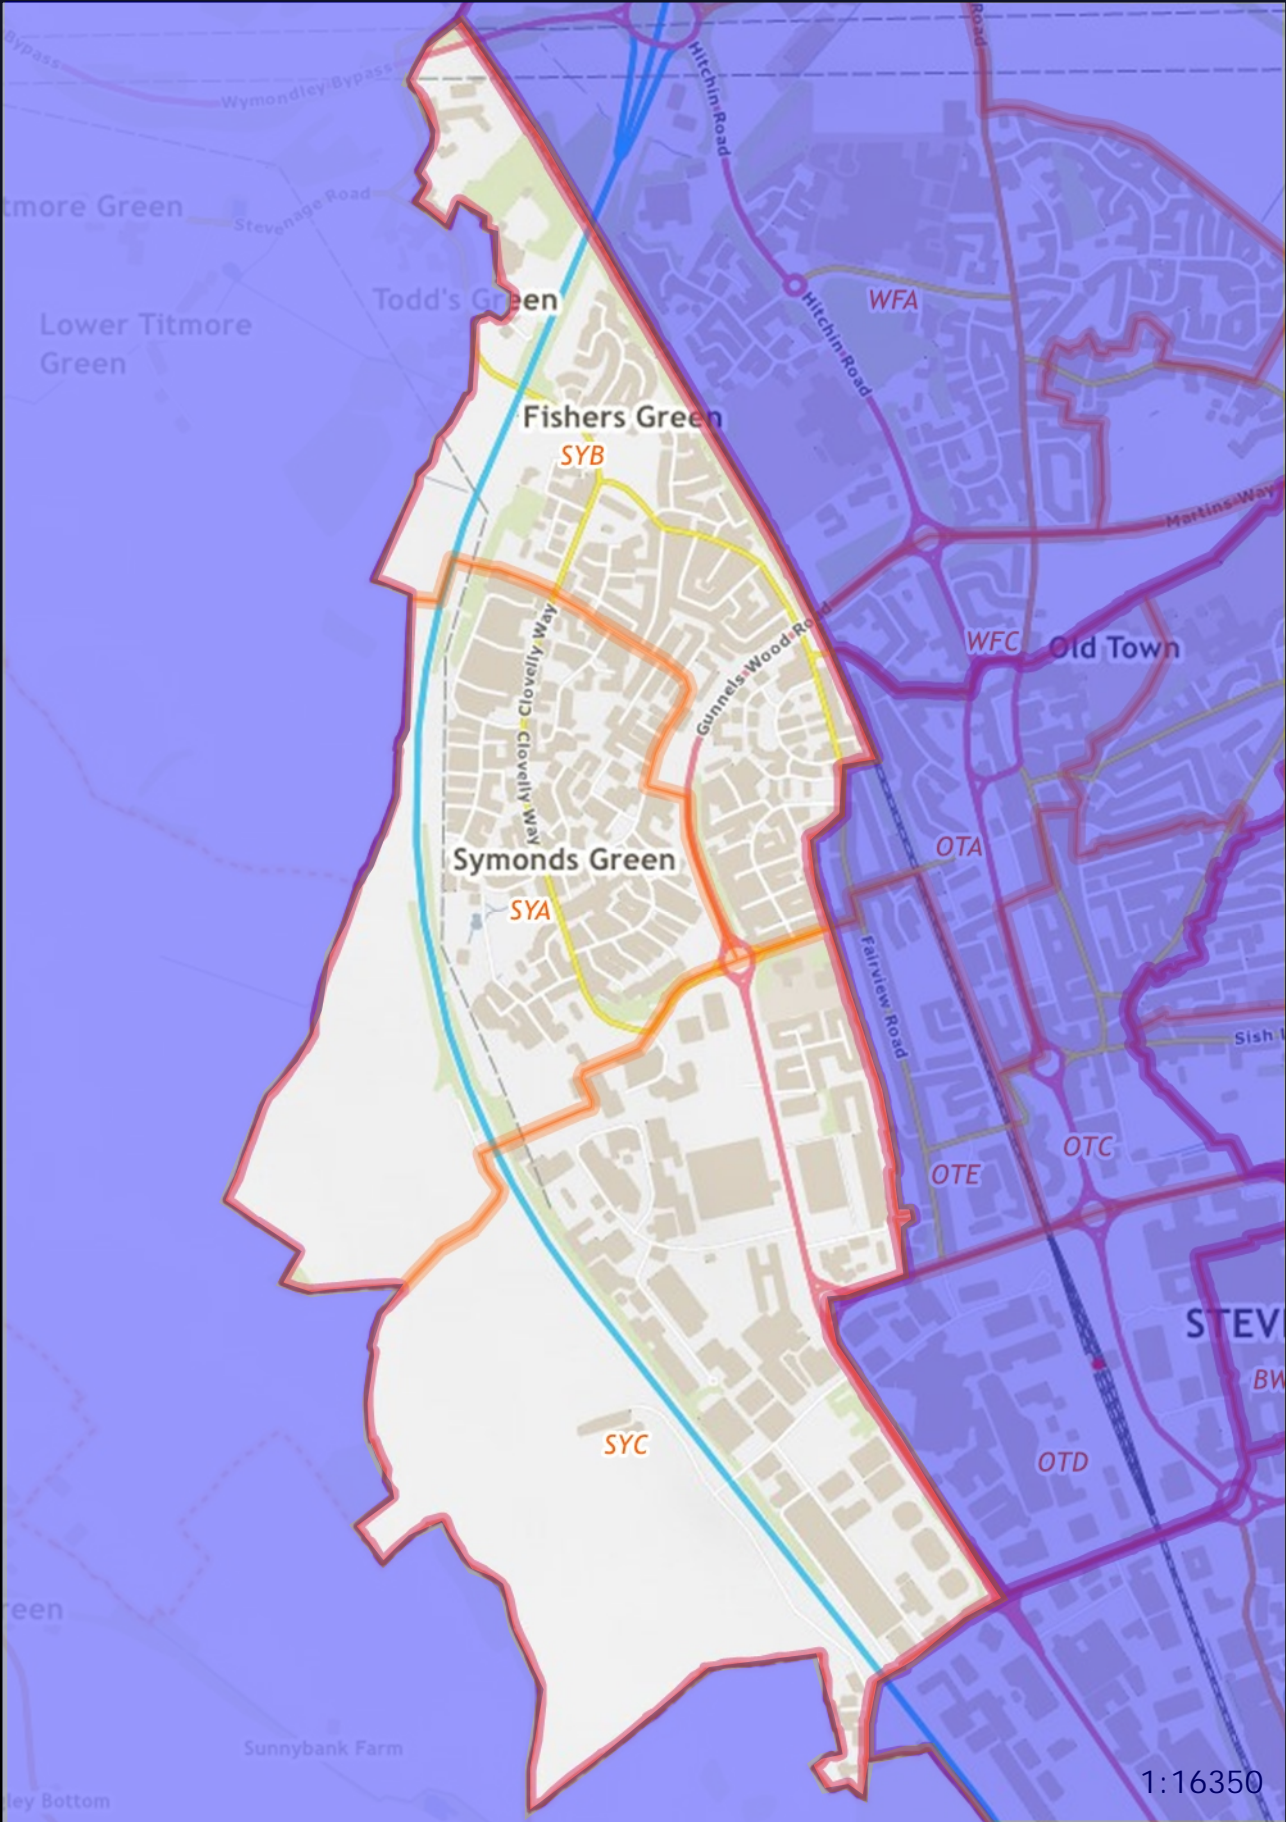

Stevenage Constituency - Symonds Green Borough Ward

Polling District and Places Review 2023 -
The Polling District designatory letters are referenced in the relevant area.
The boundaries are shown edged in orange.