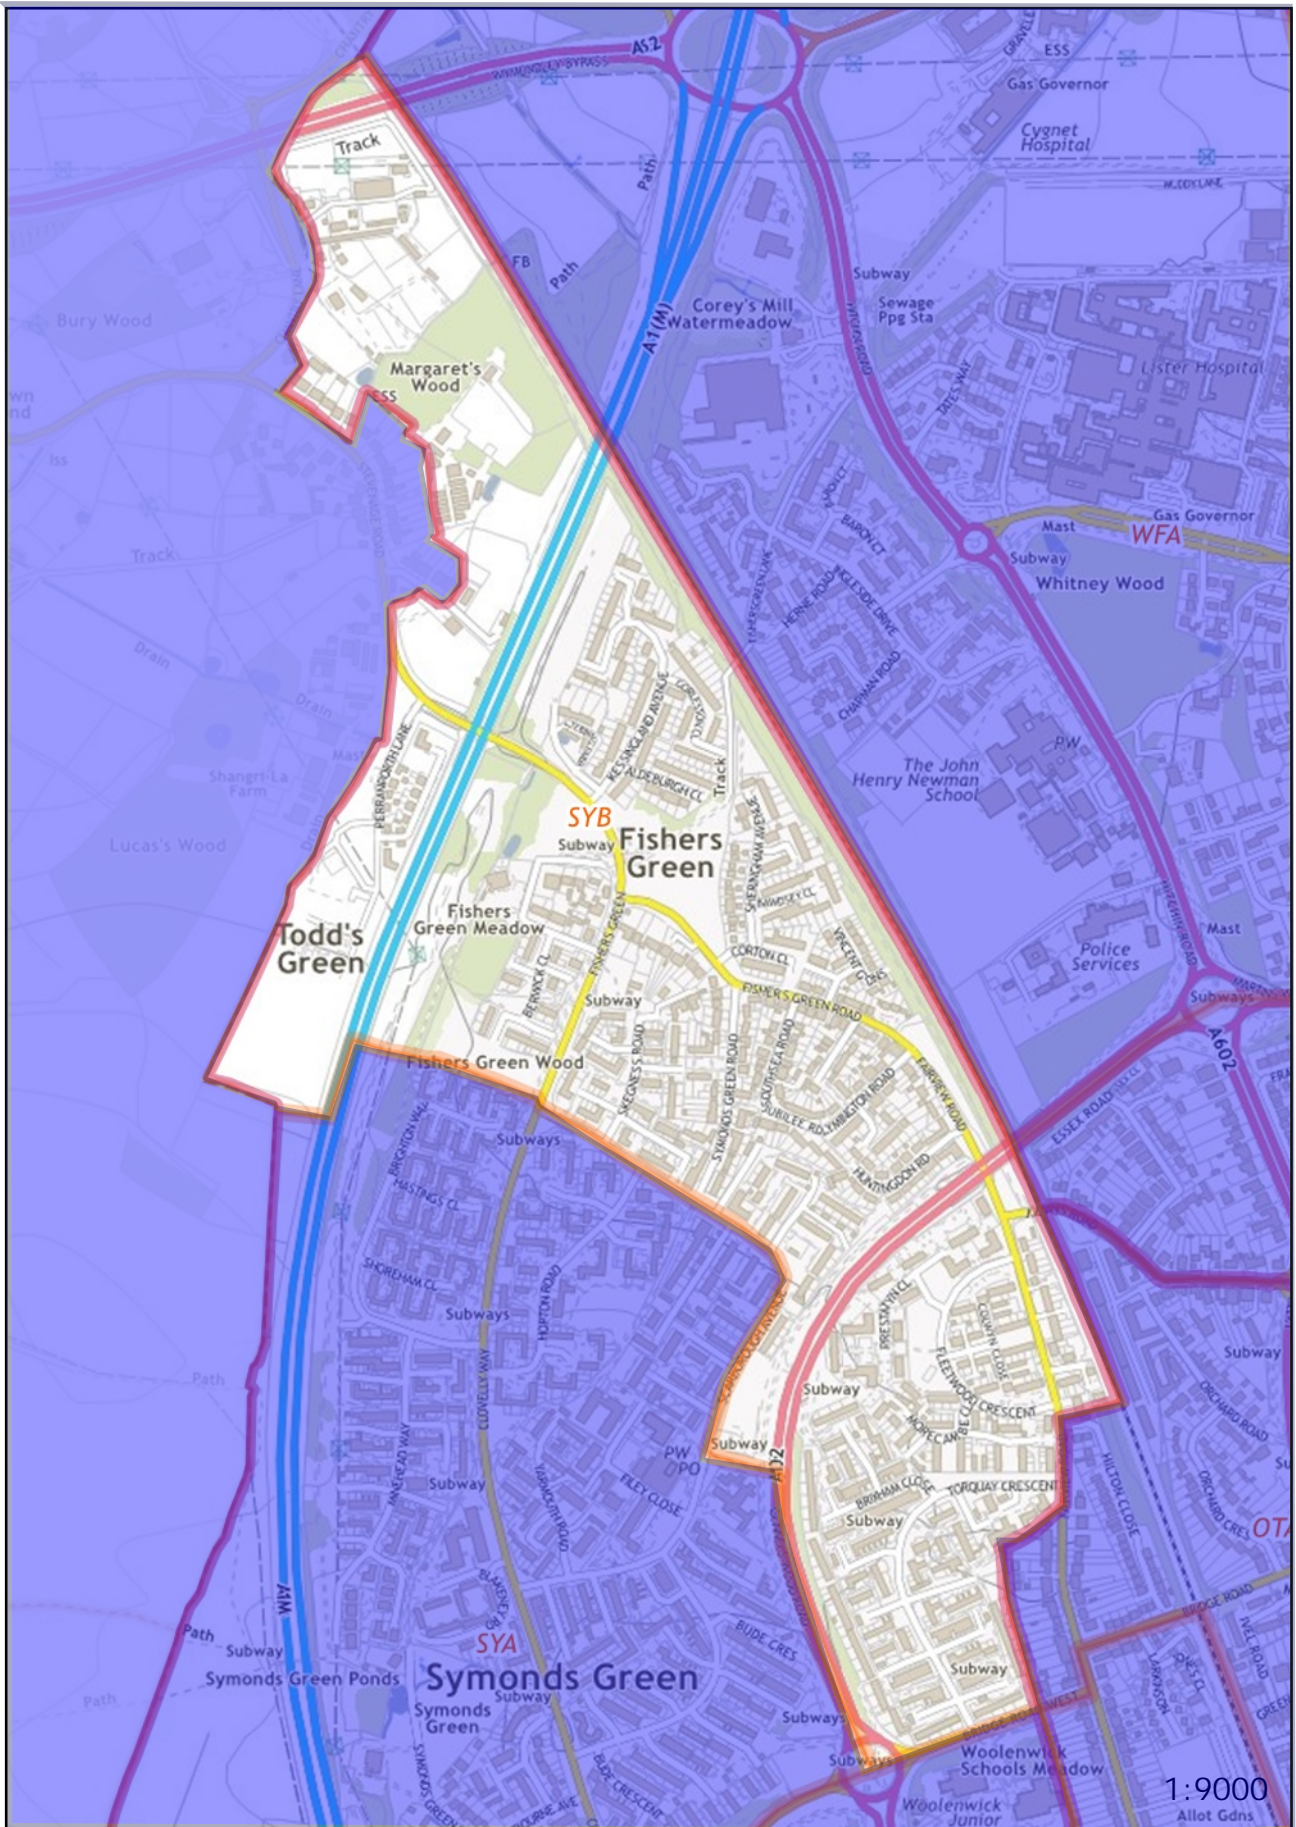

Polling District SYB - Symonds Green Borough Ward

Polling Place: Symonds Green Community Centre, Filey Close, SG1 2JW (within Polling District SYA)