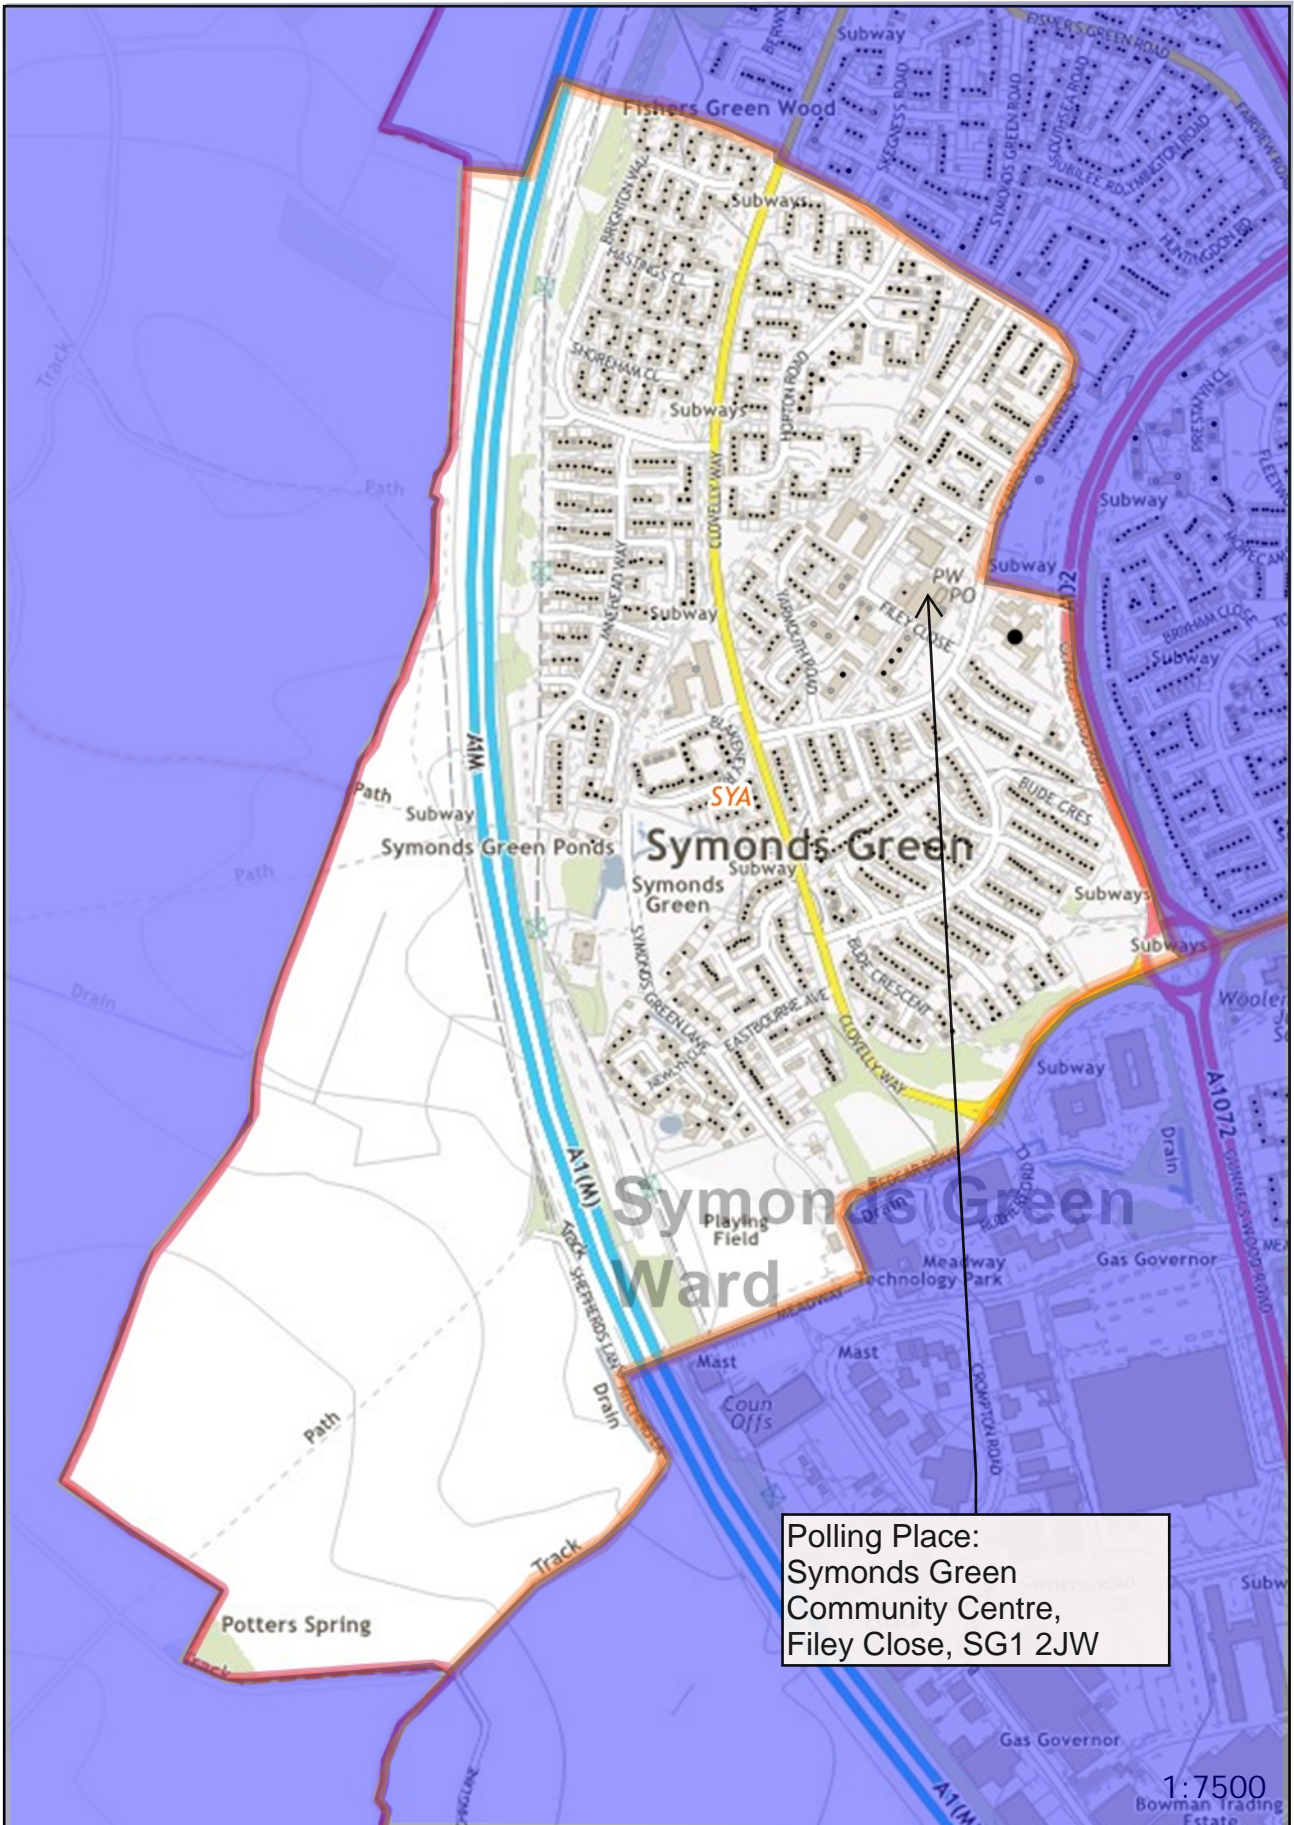

Polling District SYA - Symonds Green Borough Ward